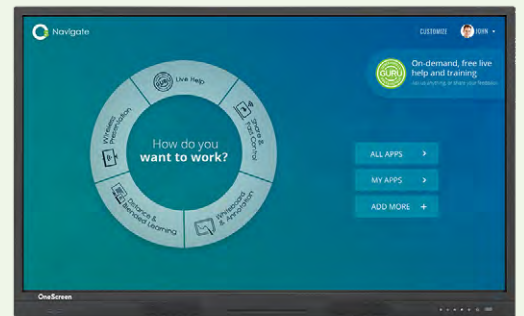

OneScreen Touchscreen t5-65"

The industry's most reliable, state-of-the-art touchscreen.

Get more with t5

More apps & SaaS

- Built-in Android 6 OS with full access to Google Play store
- SaaS package includes: video and audio collaboration, screen share/control, stream, annotate*

More connectivity & reliability

- More powerful Wi-Fi, faster BYOD support: Win, Mac, Android, iOS, ChromeOS
- Highest rated quality panel in the industry: Original LG IPS LED

More speed & power

- Faster infrared touch response with 20-point touch and brighter screen

Interactive Display

Model Sizes	55", 65", 75", 86", 98"
Panel Size	65"
Resolution	4K UHD - 3840(H) x 2160 (V)
Refresh Rate	60 Hz
Pixel Pitch	0.372mm x 0.372mm
Brightness	400 cd/m ²
Display Colors	High color gamut, supports 1.07B (10-bit)