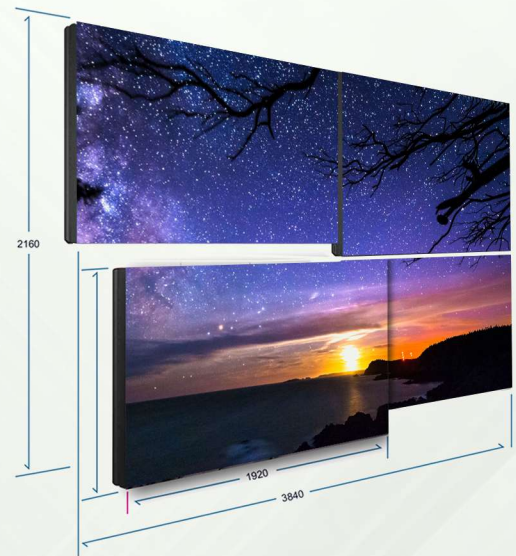

## Support Centric

Live help, in one click, so your work moves forward now.

Display		
Model Number	VWNB1-55	VWNB2-55
Pixel Pitch	0.63mm	0.63mm
Resolution (per panel)	1920 x 1080	1920 x 1080
Diagonal Length of Panel	55"	55"
Viewing Angle	178°	178°
Input Ports (on panel)	DVI, HDMI, VGA, CVBS, RS 232	DVI, HDMI, VGA, CVBS, RS 232
Output Ports (on panel)	2 x RS 232, CVBS	2 x RS 232, CVBS
Wall Type	Samsung LED Panel	Samsung LED Panel
Bezel Width	3.5mm	3.5mm
Narrow Bezel	Yes	Yes
Warranty	3 years	3 years
Power Requirements	AC 100-240V, 50/60 Hz	AC 100-240V, 50/60 Hz
Power Consumption Max (per panel)	<b>200W</b>	<b>260W</b>
Colors	10bit – 1 Billion Color	10bit – 1 Billion Color
Contrast	3500 : 1	3500 : 1
Brightness	<b>500 cd/m2</b>	<b>700 cd/m2</b>
Response Time	8 ms	8 ms
Noise Free Operation	Yes	Yes
Environment	Indoor	Indoor
Operating Temperature	0 - 50° C	0 - 50° C
Humidity	15 - 75%	15 - 75%
Weight	75 Lbs	75 Lbs
Dimensions	47.8" x 27.0" x 4.7"	47.8" x 27.0" x 4.7"

### LED Panels

- 3.5mm narrow bezel technology
- Individual panel and content control
- Seamless and high quality display
- 55" panels that allow a customized video wall