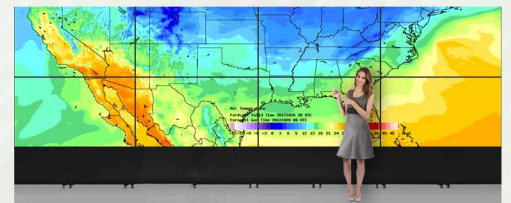

Narrow Bezel nw1

Premium Quality Tech

3.5 millimeter, narrow bezel seamlessly connecting up to **144** screens at once.

Flexible Design

Custom sizing, front side service, and multiple input sources.

Turnkey Solution

Video wall hardware, control system technology and installation from one company.

Support Centric

Live help, in one click, so your work moves forward now.

Display		
Model Number	VWNB1-55	VWNB2-55
Pixel Pitch	0.63mm	0.63mm
Resolution (per panel)	1920 x 1080	1920 x 1080
Diagonal Length of Panel	55"	55"
Viewing Angle	178°	178°
Input Ports (on panel)	DVI, HDMI, VGA, CVBS, RS 232	DVI, HDMI, VGA, CVBS, RS 232
Output Ports (on panel)	2 x RS 232, CVBS	2 x RS 232, CVBS
Wall Type	Samsung LED Panel	Samsung LED Panel
Bezel Width	3.5mm	3.5mm
Narrow Bezel	Yes	Yes
Warranty	3 years	3 years
Power Requirements	AC 100-240V, 50/60 Hz	AC 100-240V, 50/60 Hz
Power Consumption Max (per panel)	200W	260W
Colors	10bit – 1 Billion Color	10bit – 1 Billion Color
Contrast	3500 : 1	3500 : 1
Brightness	500 cd/m2	700 cd/m2
Response Time	8 ms	8 ms
Noise Free Operation	Yes	Yes
Environment	Indoor	Indoor
Operating Temperature	0 - 50° C	0 - 50° C
Humidity	15 - 75%	15 - 75%
Weight	75 Lbs	75 Lbs
Dimensions	47.8" x 27.0" x 4.7"	47.8" x 27.0" x 4.7"