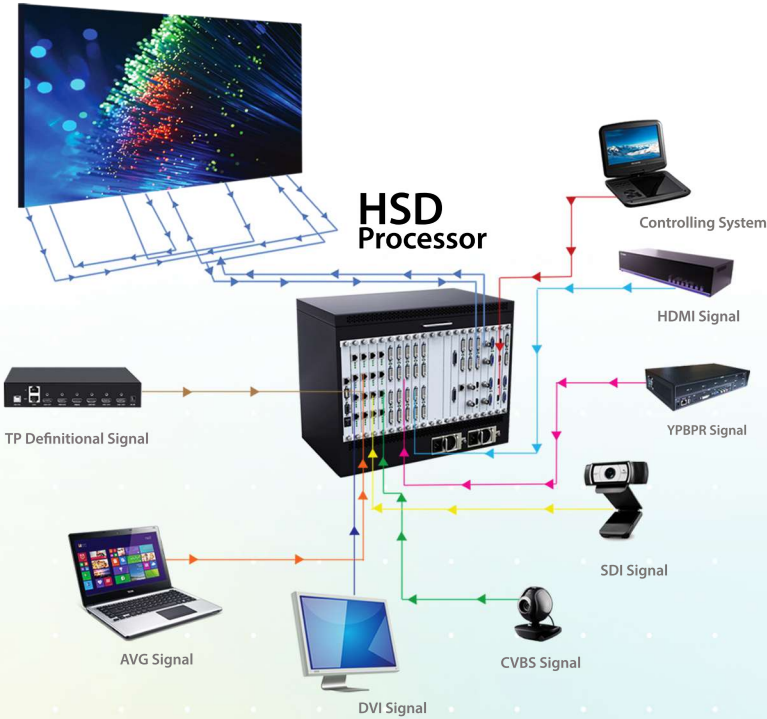

Maximum Number of Outputs	144	64
Input Ports	DVI/VGA/HDMI/SDI/YPbPr/Optical/ Twisted-pair, Dual-link DVI, CVBS	S-video, SDI, HD-SDI, 3-SDI, DVI, Dual link DVI, HDMI, DP
Output Ports	DVI, HDMI, AV, RS232, VGA	Display Port
3D Video Wall Display	Yes (Processor 980)	No
Maximum No. of Display (per panel)	4	4
Resolution Real-time Total Adaptation	Yes	No
Screen Overlapping	Yes	Yes
HDCP Compliant	Yes	No

*Specifications are subject to change at any time without notice.
Copyright April 2017. All rights reserved

Video-wall

CALL US AT 800.992.5279
onescreensolutions.com/ sales@onescreensolutions.com