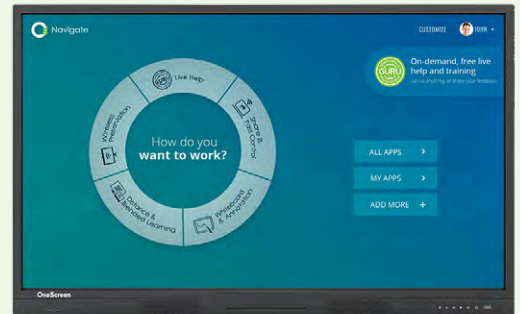

OneScreen Touchscreen t5-86"

The industry's most reliable, state-of-the-art touchscreen.

Get more with t5

More apps & SaaS

- Built-in Android 6 OS with full access to Google Play store
- SaaS package includes: video and audio collaboration, screen share/control, stream, annotate*

More connectivity & reliability

- More powerful Wi-Fi, faster BYOD support: Win, Mac, Android, iOS, ChromeOS
- Highest rated quality panel in the industry: Original LG IPS LED

More speed & power

- Faster infrared touch response with 20-point touch and brighter screen

Interactive Display

Model Sizes	55", 65", 75", 86", 98"
Panel Size	86"
Screen Type	Original LG IPS LED
Resolution	4K UHD - 3840(H) x 2160 (V)
Refresh Rate	60 Hz
Pixel Pitch	0.4935 mm x 0.4935 mm
Brightness	400 cd/m ²