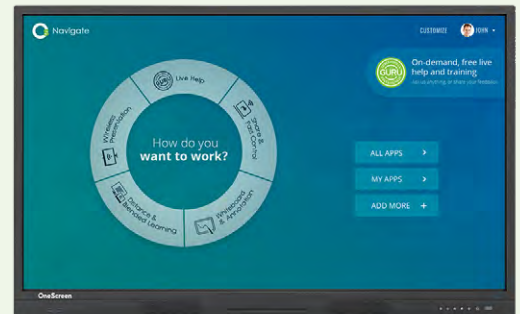

OneScreen Touchscreen t5-75"

The industry's most reliable touchscreen for today's digital classroom.

Get more with t5

More apps & SaaS

- Built-in Android 6 OS with full access to Google Play store
- SaaS package includes: video and audio collaboration, screen share/control, stream, annotate*

More connectivity & reliability

- More powerful Wi-Fi, faster BYOD support: Win, Mac, Android, iOS, ChromeOS
- Instant screen share from any device in the room, up to four streams at once

More speed & power

- Faster infrared touch response with 20-point touch and brighter screen

Unlimited Support

On-demand, free Screen Skills Guru support and training via audio, video, chat, email, or phone

Do more with t5

Distance Learning*

Interactive Display

Model Sizes	55", 65", 75", 86", 98"
Panel Size	75"
Screen Type	TFT LED
Resolution	4K UHD - 3840(H) x 2160 (V)
Refresh Rate	60 Hz

Pixel Pitch	0.430(H)*0.430(V)
Brightness	400 cd/m ²
Display Colors	High color gamut, supports 1.07B (10-bit)
Viewing angle	178°
Android Processor	Android 6 OS, 2GB RAM, 64GB Storage, quad-core A53 Cortex 1.5GHz processor
Touch Capability	20-point IR touch (finger or stylus), 2mm accuracy
Touch Response Time	<8ms
Built-in sound & speakers	Dolby stereo speakers, 15W+15W
Surface Protection	8 MOHS strength, anti-glare glass
Input AV Ports	3x HDMI, 1x VGA, 1x DP, 1x Audio, 1x MIC, 1x YPBPR, 1x AV
Output AV Ports	1x HDMI, 1x SPDIF, 1x AV, 1x Earphone
Connectivity Ports	1x Camera USB, 1x RS232, 2x RJ-45, 2x Touch (1x HDMI, 1x VGA & DP), 1x Bluetooth 4.0, Dual WIFI (3x Antenna, 5G & 2.4GHz)
Auto-switch USB	5x Multi-Media USB dual mode, auto-switch between Android and OPS PC during usage
Power Supply	AC 100-240V, 50/60 Hz