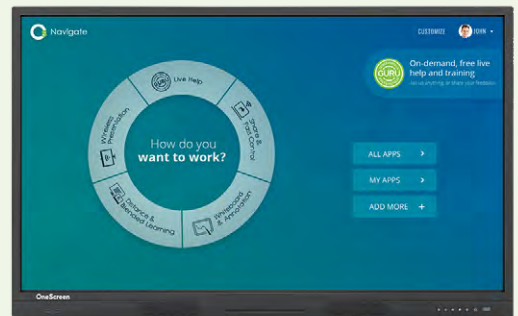

### More apps & SaaS

- Built-in Android 6 OS with full access to Google Play store
- SaaS package includes: video and audio collaboration, screen share/control, stream, annotate\*

### More connectivity & reliability

- More powerful Wi-Fi, faster BYOD support: Win, Mac, Android, iOS, ChromeOS
- Instant screen share from any device in the room, up to four streams at once

### More speed & power

- Faster infrared touch response with 20-point touch and brighter screen

### Interactive Display

<b>Model Sizes</b>	55", 65", 75", 86", 98"
<b>Panel Size</b>	75"
<b>Screen Type</b>	TFT LED
<b>Resolution</b>	4K UHD - 3840(H) x 2160 (V)
<b>Refresh Rate</b>	60 Hz
<b>Pixel Pitch</b>	0.430(H)*0.430(V)
<b>Brightness</b>	400 cd/m <sup>2</sup>