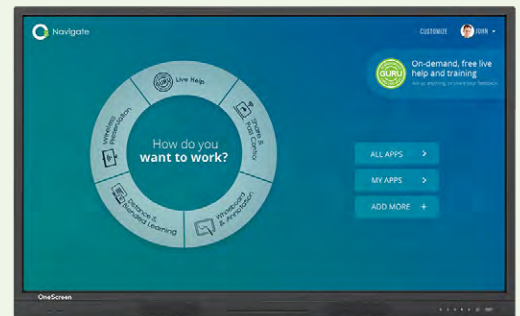

OneScreen Touchscreen t5-65"

The industry's most reliable touchscreen for today's digital classroom.

Get more with t5

More apps & SaaS

- Built-in Android 6 OS with full access to Google Play store
- SaaS package includes: video and audio collaboration, screen share/control, stream, annotate*

More connectivity & reliability

- More powerful Wi-Fi, faster BYOD support: Win, Mac, Android, iOS, ChromeOS
- Highest rated quality panel in the industry: Original LG IPS LED

More speed & power

- Faster infrared touch response with 20-point touch and brighter screen

Interactive Display	
Model Sizes	55", 65", 75", 86", 98"
Panel Size	65"
Screen Type	Original LG IPS LED
Resolution	4K UHD - 3840(H) × 2160 (V)
Refresh Rate	60 Hz

Pixel Pitch	0.372mm x 0.372mm
Brightness	400 cd/m ²
Display Colors	High color gamut, supports 1.07B (10-bit)
Viewing angle	178°
Android Processor	Android 6 OS, 2GB RAM, 64GB Storage, quad-core A53 Cortex 1.5GHz processor
Touch Capability	20-point IR touch (finger or stylus), 2mm accuracy
Touch Response Time	<8ms
Built-in sound & speakers	Dolby stereo speakers, 15W+15W
Surface Protection	8 MOHS strength, anti-glare glass
Input AV Ports	3x HDMI, 1x VGA, 1x DP, 1x Audio, 1x MIC, 1x YPBRP, 1x AV
Output AV Ports	1x HDMI, 1x SPDIF, 1x AV, 1x Earphone
Connectivity Ports	1x Camera USB, 1x RS232, 2x RJ-45, 2x Touch (1x HDMI, 1x VGA & DP), 1x Bluetooth 4.0, Dual WIFI (3x Antenna, 5G & 2.4GHz)
Auto-switch USB	5x Multi-Media USB dual mode, auto-switch between Android and OPS PC during usage
Power Supply	AC 100-240V, 50/60 Hz