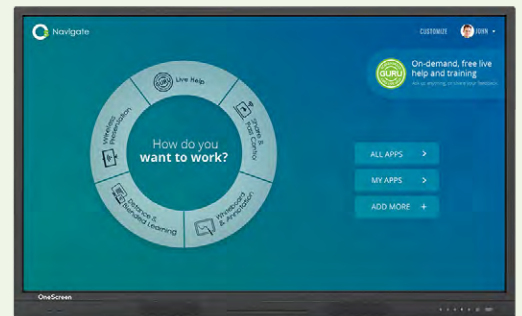

OneScreen Touchscreen t5-55"

The industry's most reliable touchscreen for today's digital classroom.

Get more with t5

More apps & SaaS

- Built-in Android 6 OS with full access to Google Play store
- SaaS package includes: video and audio collaboration, screen share/control, stream, annotate*

More connectivity & reliability

- More powerful Wi-Fi, faster BYOD support: Win, Mac, Android, iOS, ChromeOS
- Highest rated quality panel in the industry: Original LG IPS LED

More speed & power

- Faster infrared touch response with 20-point touch and brighter screen

Interactive Display	
Model Sizes	55", 65", 75", 86", 98"
Panel Size	55"
Screen Type	Original LG IPS LED
Resolution	4K UHD - 3840(H) x 2160 (V)
Refresh Rate	60 Hz

Pixel Pitch	0.315mm x 0.315mm
Brightness	400 cd/m ²
Display Colors	High color gamut, supports 1.07B (10-bit)
Viewing angle	178°
Android Processor	Android 6 OS, 2GB RAM, 64GB Storage, quad-core A53 Cortex 1.5GHz processor
Touch Capability	20-point IR touch (finger or stylus), 2mm accuracy
Touch Response Time	<8ms
Built-in sound & speakers	Dolby stereo speakers, 15W+15W
Surface Protection	8 MOHS strength, anti-glare glass
Input AV Ports	3x HDMI, 1x VGA, 1x DP, 1x Audio, 1x MIC, 1x YPBR, 1x AV
Output AV Ports	1x HDMI, 1x SPDIF, 1x AV, 1x Earphone
Connectivity Ports	1x Camera USB, 1x RS232, 2x RJ-45, 2x Touch (1x HDMI, 1x VGA & DP), 1x Bluetooth 4.0, Dual WIFI (3x Antenna, 5G & 2.4GHz)
Auto-switch USB	5x Multi-Media USB dual mode, auto-switch between Android and OPS PC during usage
Power Supply	AC 100-240V, 50/60 Hz