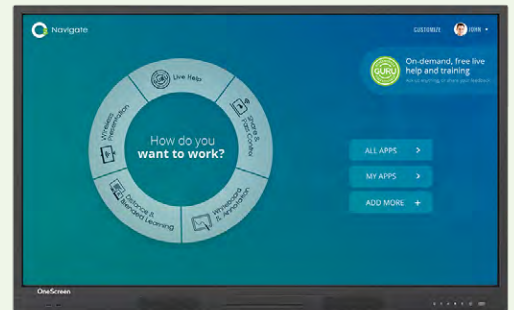

### More apps & SaaS

- Built-in Android 6 OS with full access to Google Play store
- SaaS package includes: video and audio collaboration, screen share/control, stream, annotate\*

### More connectivity & reliability

- More powerful Wi-Fi, faster BYOD support: Win, Mac, Android, iOS, ChromeOS
- Highest rated quality panel in the industry: Original LG IPS LED

### More speed & power

- Faster infrared touch response with 20-point touch and brighter screen