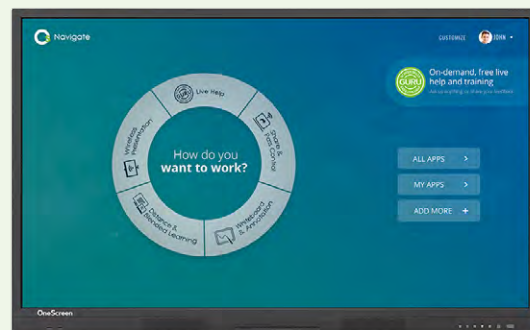

OneScreen Hubware h5-86"

The interactive video collaboration hub for any work room.

Get more with h5

More apps & SaaS

- Built-in Android 6 OS with full access to Google Play Store
- SaaS package includes: video and audio collaboration, screen share/control, stream, annotate

More connectivity & reliability

- More powerful Wi-Fi, faster BYOD support: Win, Mac, Android, iOS and Chrome OS
- Highest rated quality panel in the industry: Original LG IPS LED

More speed & power

- Intel i7 7th Gen processor, with Windows 10 Pro, full HD PTZ camera and Dolby sound
- Faster infrared touch response with 20-point touch and brighter screen

Collaborating

Annotate on documents or whiteboard, record & save in multiple formats

Sharing

Simple screen share & stream up to 4 simultaneous devices in the room or remotely located

Hardware

Model Sizes	55", 65", 75", 86", 98"
OPS PC	Intel i7 7th Gen, 8GB RAM, 256 GB SSD, Gigabit Ethernet, WiFi 802.11 a/b/g/n, Bluetooth, Win 10 Pro
OPS Inputs/Outputs	4x USB 3.0, 2x USB 2.0, 1x HDMI, 1x Display Port, 1x VGA, 1x Mic, 1x Earphone, 1x RS232
OneScreen PTZ Camera	1080p full HD, 12x optical zoom, USB 3.0, ultra-high 60fps, 72.5° wide-angle lens, rotation range 170°, 16x digital zoom
Speaker phone	Speakerphone with adaptive array mics w/ 15 ft range. Microphone focus (zoom on the person speaking). Connectivity: USB, BT/NFC & AUX. 6W Speaker
Wireless Keyboard, Mouse	Full size Logitech wireless keyboard with touchpad, 33 ft. wireless range