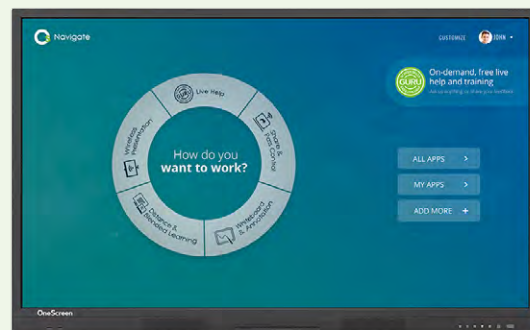

OneScreen Hubware h5-65"

The interactive video collaboration hub for any work room.

Get more with h5

More apps & SaaS

- Built-in Android 6 OS with full access to Google Play Store
- SaaS package includes: video and audio collaboration, screen share/control, stream, annotate

More connectivity & reliability

- More powerful Wi-Fi, faster BYOD support: Win, Mac, Android, iOS and Chrome OS
- Highest rated quality panel in the industry: Original LG IPS LED

More speed & power

- Intel i7 7th Gen processor, with Windows 10 Pro, full HD PTZ camera and Dolby sound
- Faster infrared touch response with 20-point touch and brighter screen